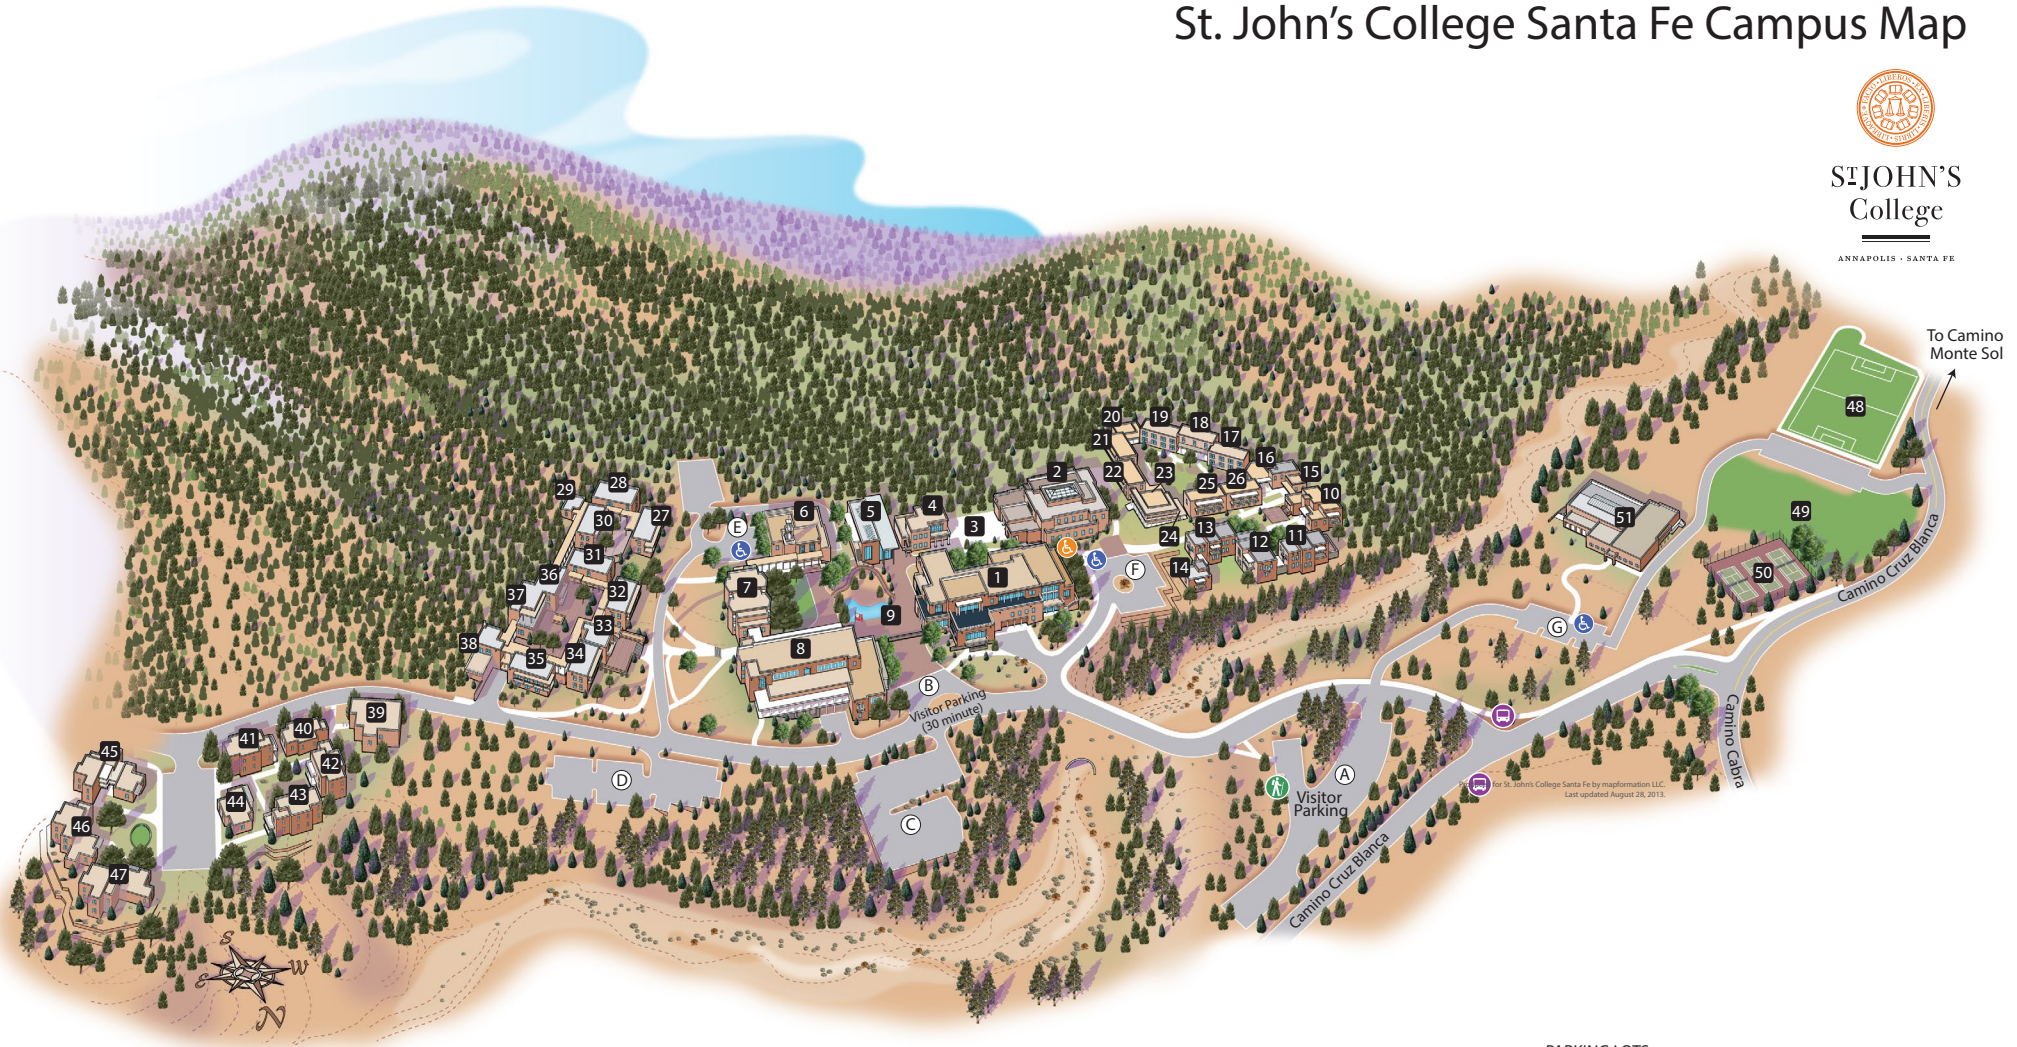

St. John's College Santa Fe Campus Map

ST. JOHN'S
College

ANNAPOLIS · SANTA FE

MAIN CAMPUS

- 1 Peterson Student Center (PSC)
Bookstore
Great Hall
Security Office
Switchboard
- 2 Meem Library
- 3 Meem Library Placita
- 4 Fine Arts Building (FAB)
- 5 Levan Hall
- 6 Weigle Hall (WH)
Administration
Admissions
Financial Aid
- 7 Santa Fe Hall (SFH)
- 8 Evans Science Laboratory (ESL)
- 9 Placita and Koi Pond

WINIARSKI STUDENT CENTER

- 10 Seminar Building
 - 11 Ferdinand
 - 12 Ariel
 - 13 Miranda
 - 14 Prospero
- ## LOWER DORM AREA
- 15 Larisa
 - 16 Mnemosyne - Student Health Office
 - 17 Terpsichore
 - 18 Polyhymnia
 - 19 Euterpe
 - 20 Erato
 - 21 Clio
 - 22 Calliope
 - 23 Common Room
 - 24 Conference Services
 - 25 Urania
 - 26 Thalia

UPPER DORM AREA

- 27 Wagner
- 28 McCune
- 29 Paine
- 30 Anderson
- 31 Huffman
- 32 Jones
- 33 Common Room
- 34 Meem
- 35 Driscoll
- 36 Kirby
- 37 Murchison
- 38 McKinney

SUITES AND APARTMENTS

- 39 Chamisa Building
- 40 Suite 1 - Yarrow
- 41 Suite 2 - Sunflower
- 42 Suite 3 - Aster
- 43 Suite 4 - Globemallow
- 44 Suite 5 - Blue Grama
- 45 Cluster 1 - Filaree (Apts. 1-4)
- 46 Cluster 2 - Mullein (Apts. 5-7)
- 47 Cluster 3 - Gilia (Apts. 8-10)

Accessible Parking

ACCESSIBILITY

- 1, 2 Restrooms
- Access to Meem Library and Peterson Student Center
- Bus Stop
- Atalaya Hiking Trail Trailhead