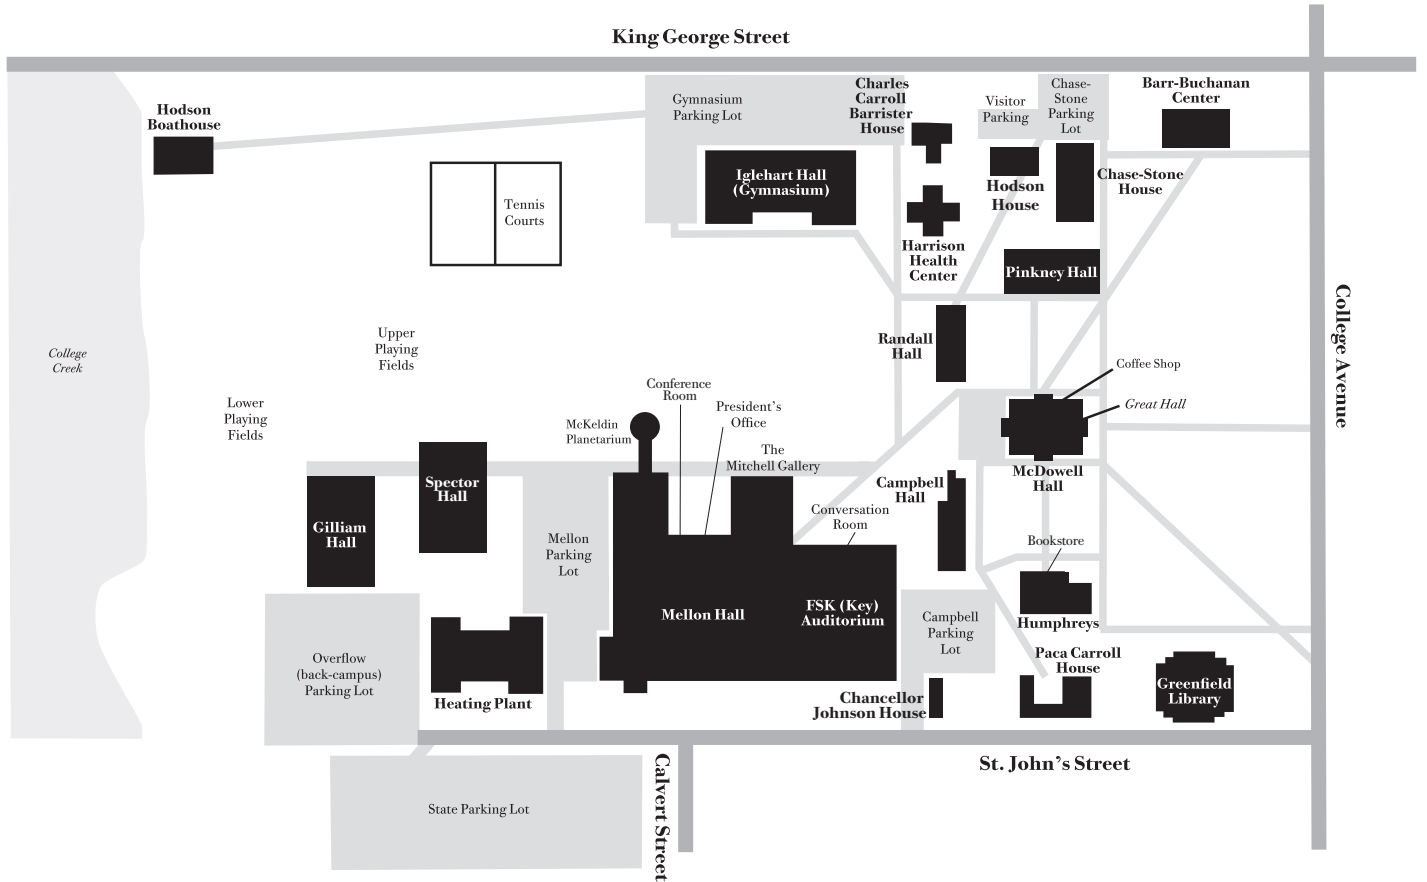

ST JOHN'S COLLEGE

ANNAPOLIS · SANTA FE

Directory

Barr-Buchanan Center

Graduate Institute Offices, Classrooms, Computer Center

Campbell Hall

Dormitory, Switchboard, Baldwin Room

Chancellor Johnson House

closed for renovations

Charles Carroll Barrister House

Admissions

Chase-Stone House

Dormitory

Francis Scott Key Auditorium & Mellon Hall

Classrooms, Labs, Hodson Room, Music Library, Administrative Offices, President's Office, Conference Room, The Mitchell Gallery, Conversation Room

Greenfield Library

Gilliam Hall

Dormitory

Harrison Health Center

Nurse/Infirmary, Apartment, Guest Room

Heating Plant

Print Shop, Buildings/Grounds, Boiler Room

Hodson Boathouse

Hodson House

Advancement, Alumni

Humphreys Hall

Dormitory, Bookstore

Iglehart Hall

Gym

McDowell Hall

Classrooms, Great Hall