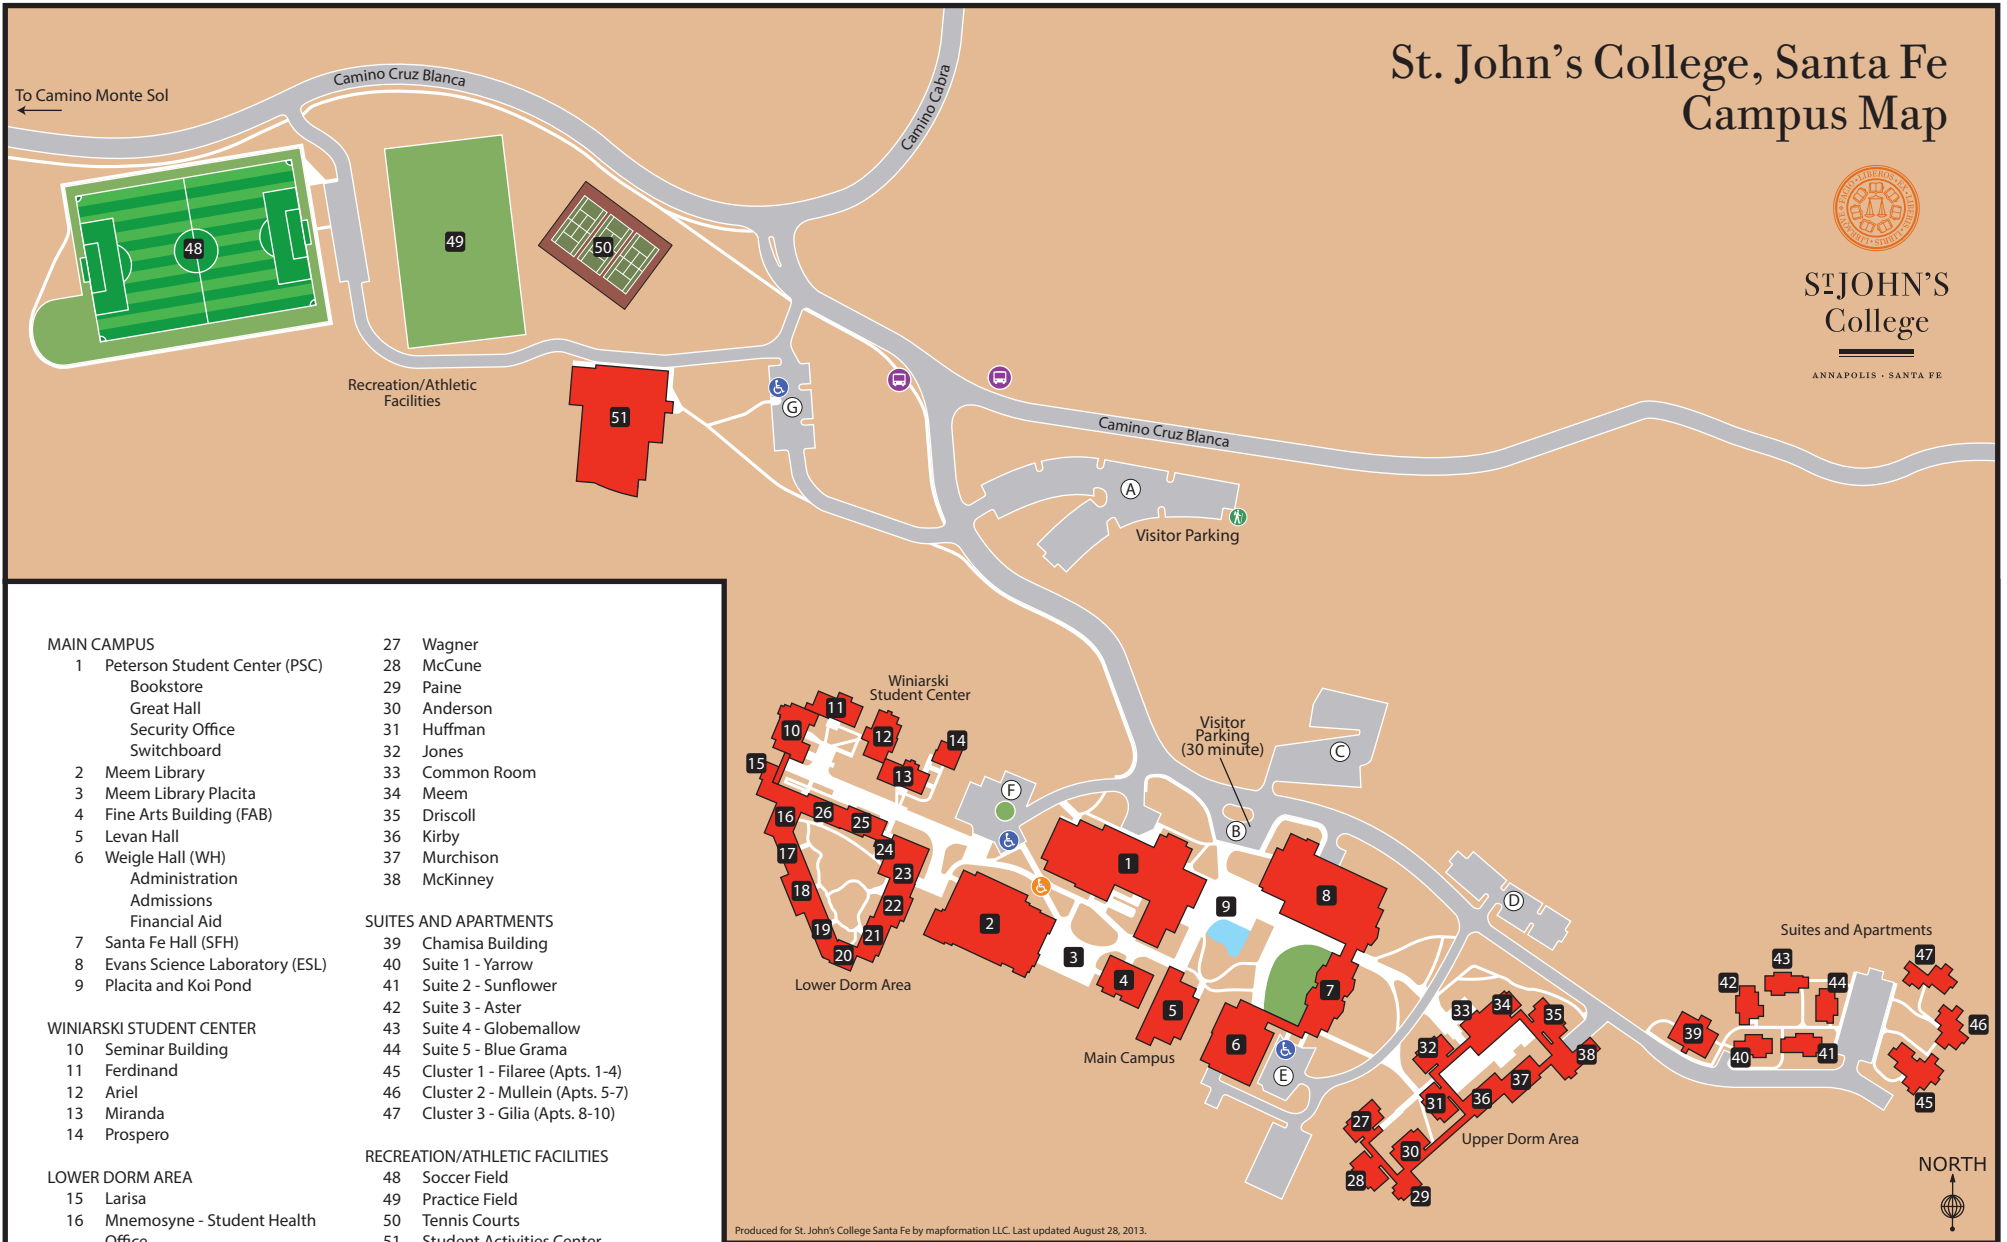

St. John's College, Santa Fe Campus Map

STJOHN'S
College

ANNAPOLIS · SANTA FE

MAIN CAMPUS

- 1 Peterson Student Center (PSC)
  - Bookstore
  - Great Hall
  - Security Office
  - Switchboard
- 2 Meem Library
- 3 Meem Library Placita
- 4 Fine Arts Building (FAB)
- 5 Levan Hall
- 6 Weigle Hall (WH)
  - Administration
  - Admissions
  - Financial Aid
- 7 Santa Fe Hall (SFH)
- 8 Evans Science Laboratory (ESL)
- 9 Placita and Koi Pond

WINIARSKI STUDENT CENTER

- 10 Seminar Building
- 11 Ferdinand
- 12 Ariel
- 13 Miranda
- 14 Prospero

LOWER DORM AREA

- 15 Larisa
- 16 Mnemosyne - Student Health Office
- 17 Terpsichore
- 18 Polyhymnia
- 19 Euterpe
- 20 Erato
- 21 Clio
- 22 Calliope
- 23 Common Room
- 24 Conference Services
- 25 Urania
- 26 Thalia

UPPER DORM AREA

- 27 Wagner
- 28 McCune
- 29 Paine
- 30 Anderson
- 31 Huffman
- 32 Jones
- 33 Common Room
- 34 Meem
- 35 Driscoll
- 36 Kirby
- 37 Murchison
- 38 McKinney

SUITES AND APARTMENTS

- 39 Chamisa Building
- 40 Suite 1 - Yarrow
- 41 Suite 2 - Sunflower
- 42 Suite 3 - Aster
- 43 Suite 4 - Globemallow
- 44 Suite 5 - Blue Grama
- 45 Cluster 1 - Filaree (Apts. 1-4)
- 46 Cluster 2 - Mullein (Apts. 5-7)
- 47 Cluster 3 - Gilia (Apts. 8-10)

RECREATION/ATHLETIC FACILITIES

- 48 Soccer Field
- 49 Practice Field
- 50 Tennis Courts
- 51 Student Activities Center
  - Gymnasium
  - Student Athletics/Outdoor Programs

PARKING LOTS

- A Visitor
- B Visitor (30 minutes)
- C Faculty (reserved)
- D Student (reserved)
- E Staff (reserved)
- F Staff (reserved)
- G Student Activities Center

Accessible Parking

ACCESSIBILITY

- 1, 2 Restrooms
- Access to Meem Library and Peterson Student Center

Bus Stop

Atalaya Hiking Trail Trailhead