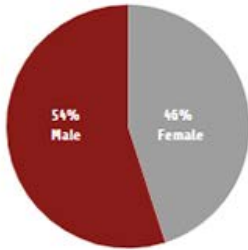

Class of 2022 Profile

223 STUDENTS ACROSS TWO CAMPUSES
SANTA FE, NM • ANNAPOLIS, MD

- 60% Admit Rate
- 21% Domestic Students of Color
- 38% Total Students of Color
- 16% First Generation Students
- 28 Second Generation Johnnies
- 4 Veterans

Fifteen
Countries

China, Egypt, Georgia, Ghana, India, Japan, Kazakhstan, Malaysia, Moldova, Nepal, Nigeria, Norway, South Korea, United Kingdom, Vietnam

Thirty Six
US States

Alaska, Arizona, California, Colorado, Connecticut, Delaware, Florida, Georgia, Idaho, Illinois, Indiana, Kansas, Kentucky, Louisiana, Massachusetts, Maryland, Maine, Michigan, Minnesota, Missouri, North Carolina, New Hampshire, New Jersey, New Mexico, Nevada, New York, Oregon, Pennsylvania, Rhode Island, Tennessee, Texas, Virginia, Vermont, Washington, Wisconsin, West Virginia