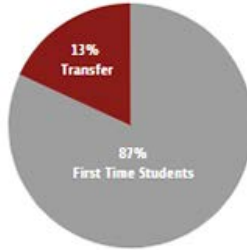

Class of 2022 Profile

223 STUDENTS ACROSS TWO CAMPUSES
SANTA FE, NM • ANNAPOLIS, MD

- 60% Admit Rate
- 21% Domestic Students of Color
- 38% Total Students of Color
- 16% First Generation Students
- 28 Second Generation Johnnies
- 4 Veterans