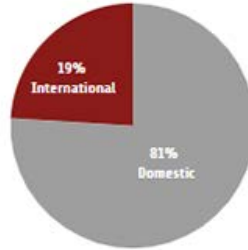

Class of 2022 Profile

223 STUDENTS ACROSS TWO CAMPUSES
SANTA FE, NM • ANNAPOLIS, MD

- 60% Admit Rate
- 21% Domestic Students of Color
- 38% Total Students of Color
- 16% First Generation Students
- 28 Second Generation Johnnies
- 4 Veterans

Fifteen
Countries

China, Egypt, Georgia, Ghana, India, Japan, Kazakhstan, Malaysia, Moldova, Nepal, Nigeria, Norway, South Korea, United Kingdom, Vietnam

Thirty Six
US States

Alaska, Arizona, California, Colorado, Connecticut, Delaware, Florida, Georgia, Idaho, Illinois, Indiana, Kansas, Kentucky, Louisiana, Massachusetts, Maryland, Maine, Michigan, Minnesota, Missouri, North Carolina, New Hampshire, New Jersey, New Mexico, Nevada, New York, Oregon, Pennsylvania, Rhode Island, Tennessee, Texas, Virginia, Vermont, Washington, Wisconsin, West Virginia