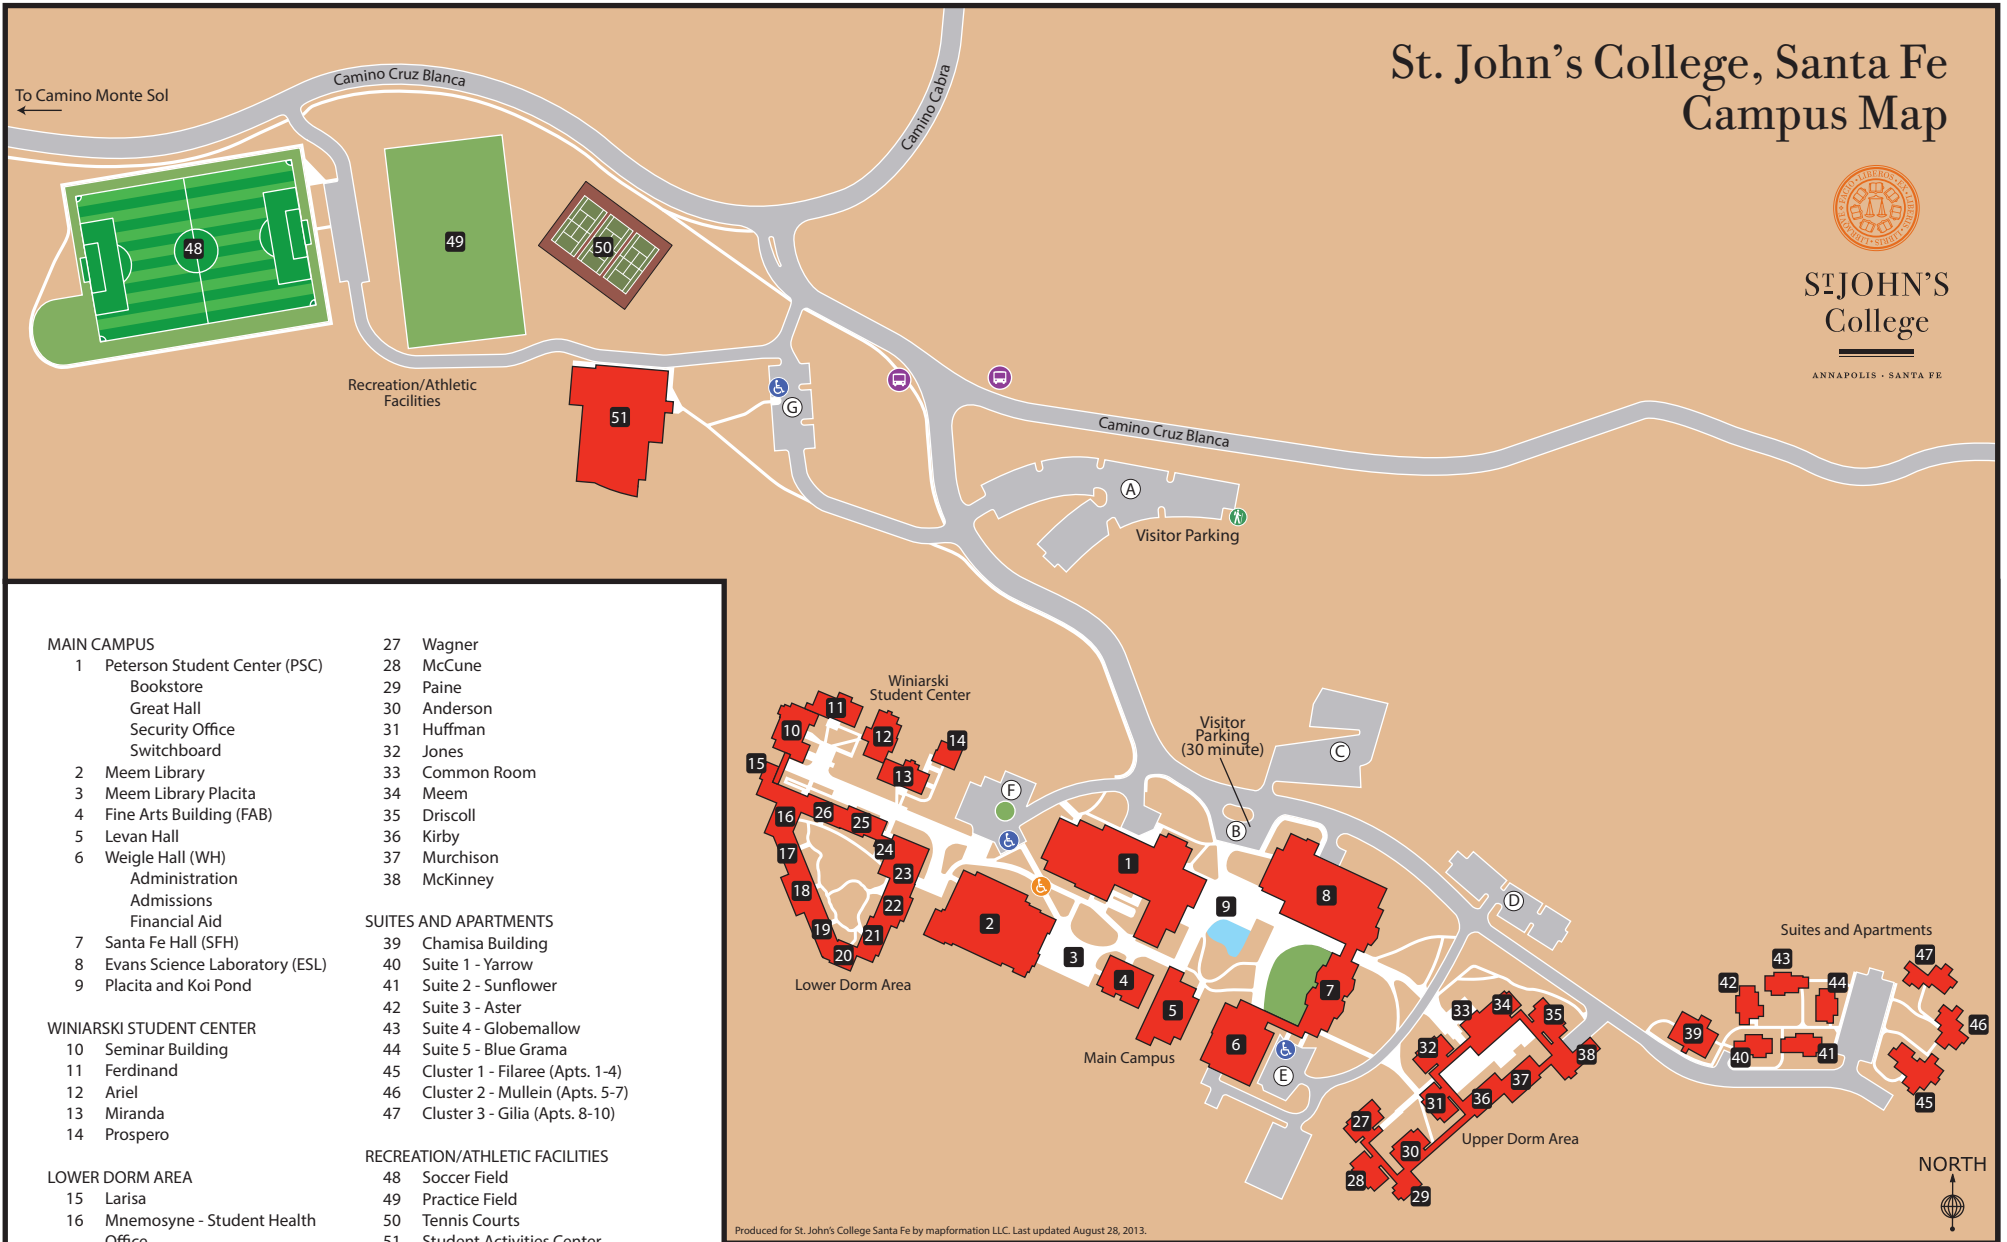

St. John's College, Santa Fe Campus Map

STJOHN'S
College

ANNAPOLIS · SANTA FE

MAIN CAMPUS

- 1 Peterson Student Center (PSC)
  - Bookstore
  - Great Hall
  - Security Office
  - Switchboard
- 2 Meem Library
- 3 Meem Library Placita
- 4 Fine Arts Building (FAB)
- 5 Levan Hall
- 6 Weigle Hall (WH)
  - Administration
  - Admissions
  - Financial Aid
- 7 Santa Fe Hall (SFH)
- 8 Evans Science Laboratory (ESL)
- 9 Placita and Koi Pond

WINIARSKI STUDENT CENTER

- 10 Seminar Building
- 11 Ferdinand
- 12 Ariel
- 13 Miranda
- 14 Prospero

LOWER DORM AREA

- 15 Larisa
- 16 Mnemosyne - Student Health Office
- 17 Terpsichore
- 18 Polyhymnia
- 19 Euterpe
- 20 Erato
- 21 Clio
- 22 Calliope
- 23 Common Room
- 24 Conference Services
- 25 Urania
- 26 Thalia

UPPER DORM AREA

- 27 Wagner
- 28 McCune
- 29 Paine
- 30 Anderson
- 31 Huffman
- 32 Jones
- 33 Common Room
- 34 Meem
- 35 Driscoll
- 36 Kirby
- 37 Murchison
- 38 McKinney

SUITES AND APARTMENTS

- 39 Chamisa Building
- 40 Suite 1 - Yarrow
- 41 Suite 2 - Sunflower
- 42 Suite 3 - Aster
- 43 Suite 4 - Globemallow
- 44 Suite 5 - Blue Grama
- 45 Cluster 1 - Filaree (Apts. 1-4)
- 46 Cluster 2 - Mullein (Apts. 5-7)
- 47 Cluster 3 - Gilia (Apts. 8-10)

RECREATION/ATHLETIC FACILITIES

- 48 Soccer Field
- 49 Practice Field
- 50 Tennis Courts
- 51 Student Activities Center
  - Gymnasium
  - Student Athletics/Outdoor Programs

PARKING LOTS

- A Visitor
- B Visitor (30 minutes)
- C Faculty (reserved)
- D Student (reserved)
- E Staff (reserved)
- F Staff (reserved)
- G Student Activities Center

Accessible Parking

ACCESSIBILITY

- 1, 2 Restrooms
- Access to Meem Library and Peterson Student Center

Bus Stop

Atalaya Hiking Trail Trailhead