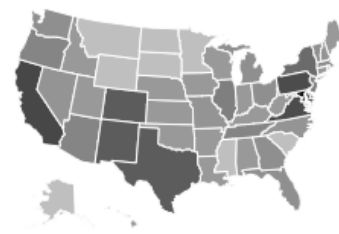

17-42 AGE RANGE

$4 MILLION+

In Scholarships Awarded

BOOKS THEY LOVE

So Long a Letter

Alice in Wonderland **Watchmen**

The Book of Job

The Odyssey **Nicholas Nickleby**

The Name of the Wind

The Road **The Kite Runner**

Kafka on the Shore

Percy Jackson **The Jeeves Series**

92%

Receiving Financial Aid

23%

PELL Eligible

48% Public School

24% Independent School

14% GED/Other

8% Home School

7% Charter School

TESTING
678 SAT ERW
643 SAT Math
29 ACT Composite

3.62 AVERAGE GPA