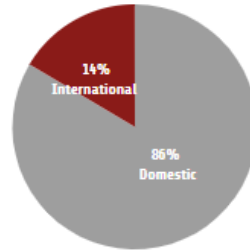

238 STUDENTS ACROSS TWO CAMPUSES SANTA FE, NM • ANNAPOLIS, MD