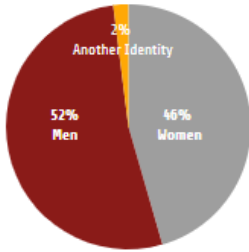

238 STUDENTS ACROSS TWO CAMPUSES SANTA FE, NM • ANNAPOLIS, MD