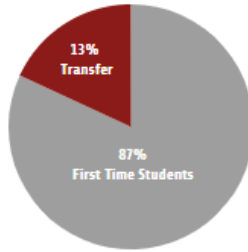

238 STUDENTS ACROSS TWO CAMPUSES SANTA FE, NM • ANNAPOLIS, MD