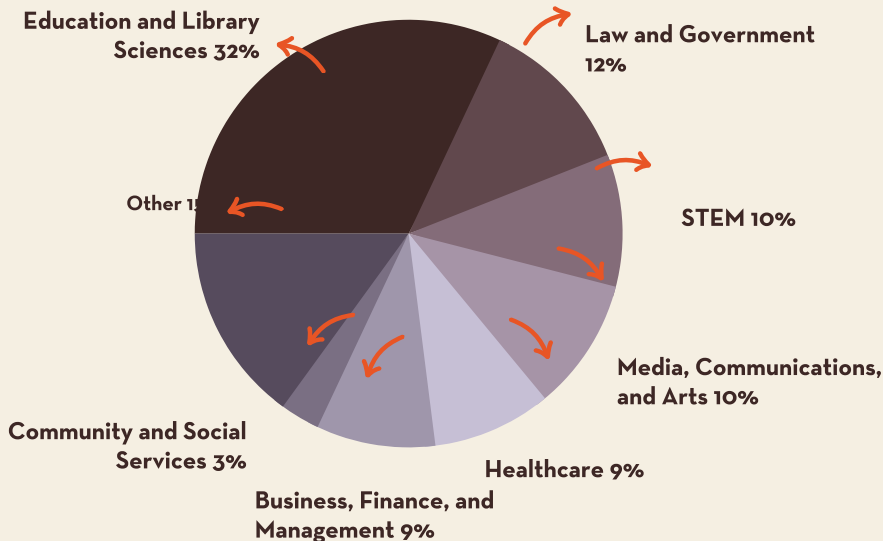

Average Class Size: 16

No Application Fee

200+ Great Books

3 Degree Programs

BA and MA in Liberal Arts,
MA in Eastern Classics

1 Interdisciplinary Major

Students study literature, philosophy, science, music, math, politics and more

\$36,040 Tuition

With Merit Scholarships and Need-Based Aid Available

Top Alumni Career Paths

RANKINGS

3

Smallest Classes

US NEWS

6