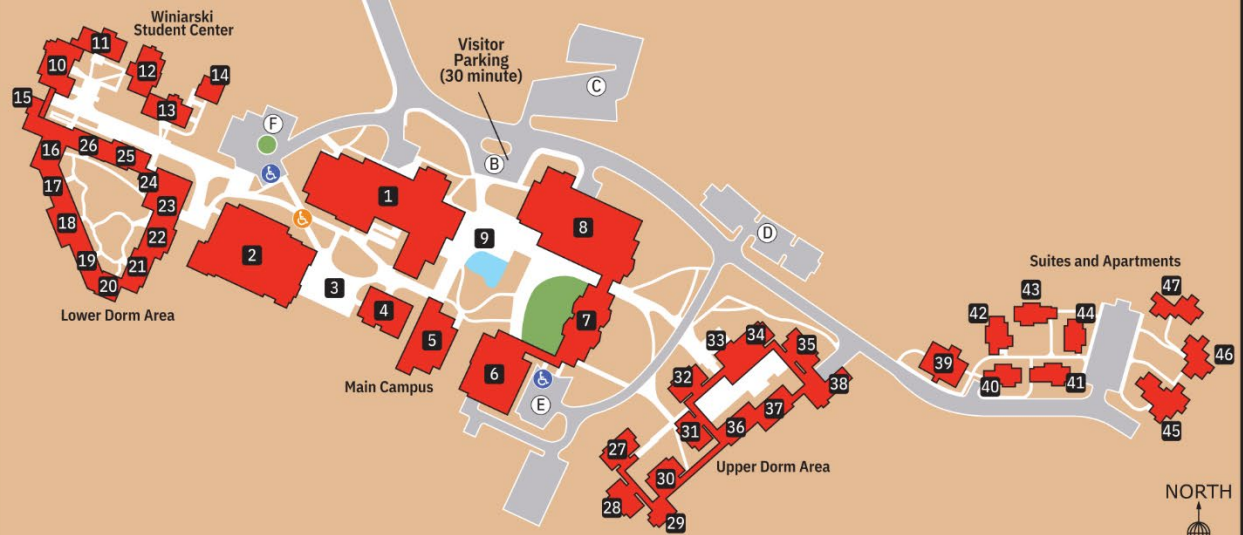

SANTA FE • ANNAPOLIS

Santa Fe Campus Map

Recreation/Athletic Facilities

Camino Cruz Blanca

Visitor Parking

MAIN CAMPUS

1. Peterson Student Center (PSC)
   Bookstore
   Great Hall
   Security Office
   Switchboard
2. Meem Library
3. Meem Library Placita
4. Fine Arts Building (FAB)
5. Levan Hall
6. Weigle Hall (WH)
   Administration
   Admissions
   Financial Aid
7. Santa Fe Hall (SFH)
8. Evans Science Laboratory (ESL)
9. Placita and Koi Pond

WINIARSKI STUDENT CENTER

1. Seminar Building
2. Ferdinand
3. Ariel
4. Miranda
5. Prospero

LOWER DORM AREA

1. Larisa
2. Mnemosyne-
   Student Health Office
3. Terpsichore
4. Polyhymnia
5. Euterpe
6. Erato
7. Clio
8. Calliope
9. Common Room
10. Conference Services
11. Urania
12. Thalia

UPPER DORM AREA

1. Wagner
2. McCune
3. Paine
4. Anderson
5. Huffman
6. Jones
7. Common Room
8. Meem
9. Driscoll
10. Kirby
11. Murchison
12. McKinney

SUITES AND APARTMENTS

1. Chamisa Building
2. Suite 1 - Yarrow
3. Suite 2 - Sunflower
4. Suite 3 - Aster
5. Suite 4 - Globemallow
6. Suite 5 - Blue Grama
7. Cluster 1 - Filaree (Apts. 1-4)
8. Cluster 2 - Mullein (Apts. 5-7)
9. Cluster 3 - Gilia (Apts. 8-10)

RECREATION/ATHLETIC FACILITIES

1. Soccer Field
2. Practice Field
3. Tennis Courts
4. Student Activities Center
   Gymnasium
   Student Athletics/
   Outdoor Programs

PARKING LOTS

- A Visitor
- B Visitor (30 minutes)
- C Faculty (reserved)
- D Student (reserved)
- E Staff (reserved)
- F Staff (reserved)
- G Student Activities Center

Accessible Parking

ACCESSIBILITY

- 1,2 Restrooms
- Access to Meem Library and Peterson Student Center

Bus Stop

Atalaya Hiking Trail Trailhead